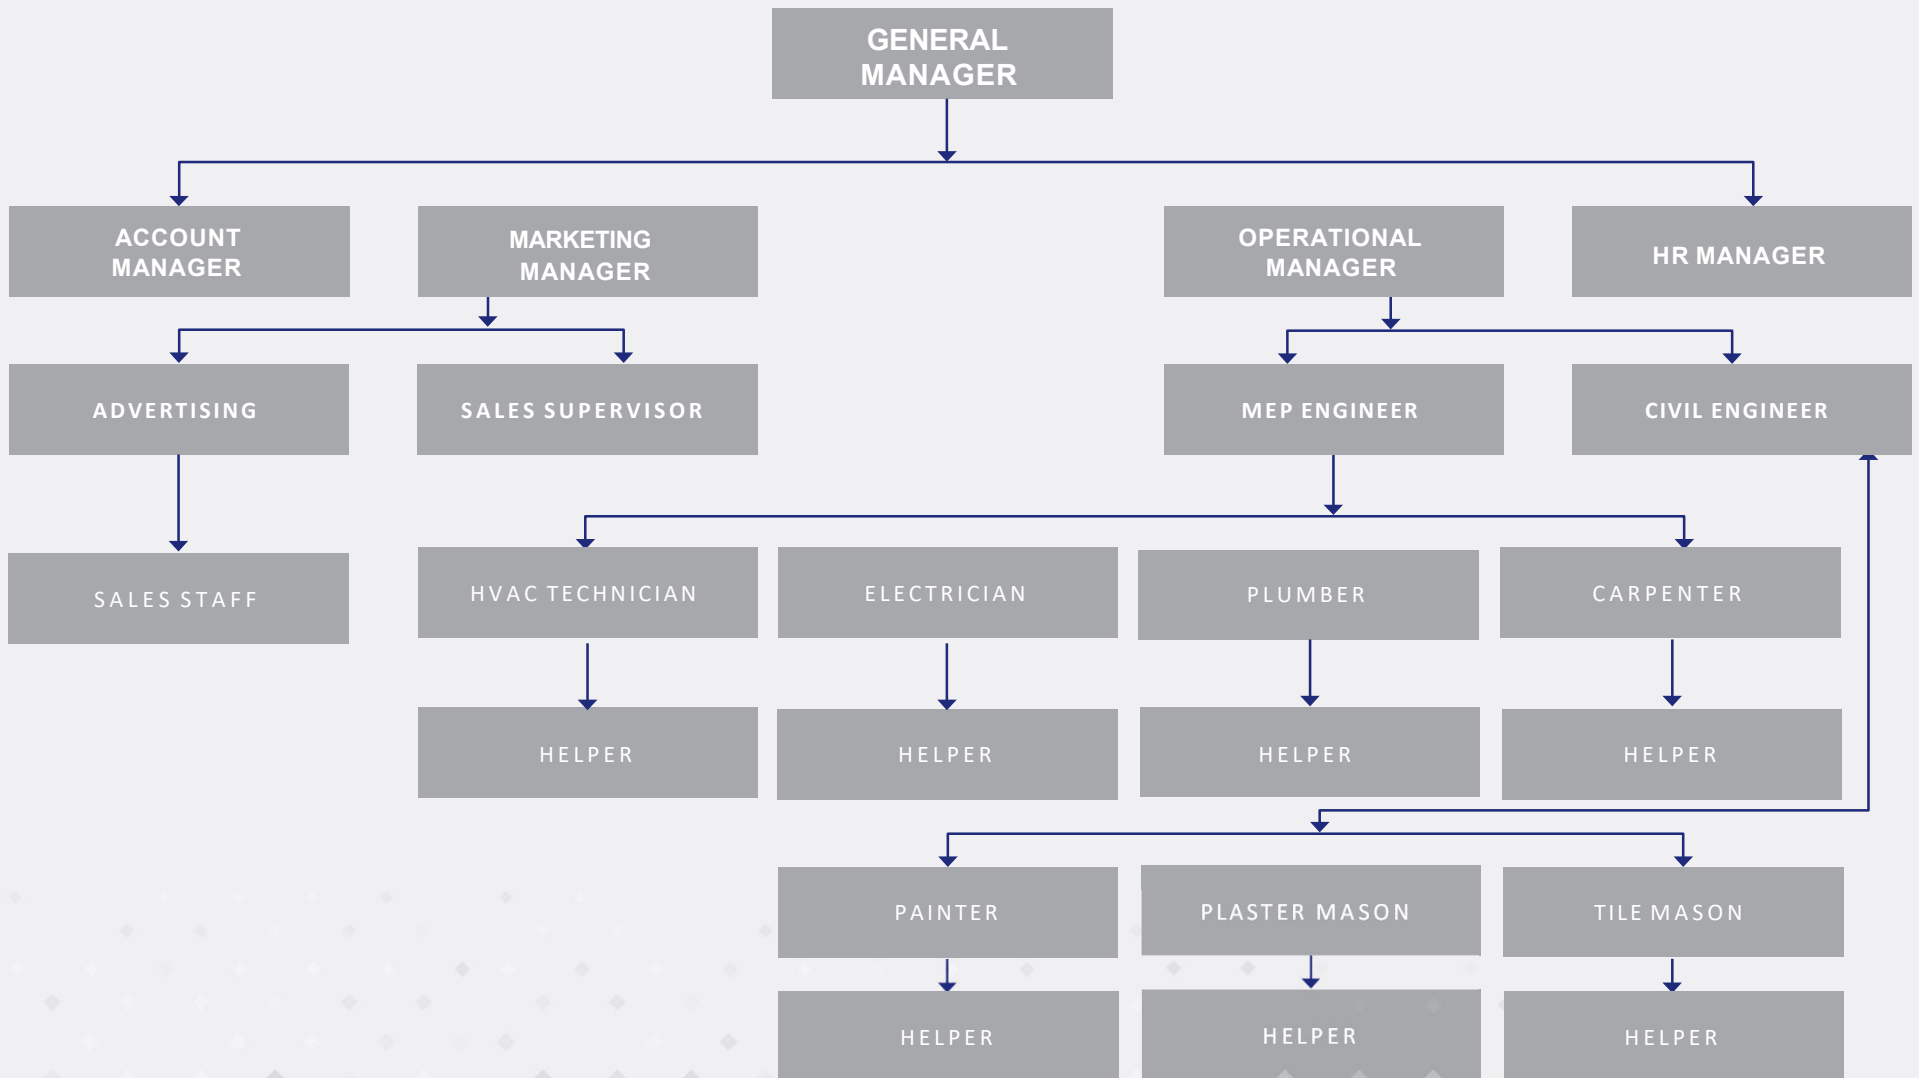

ORGANISATIONAL CHART